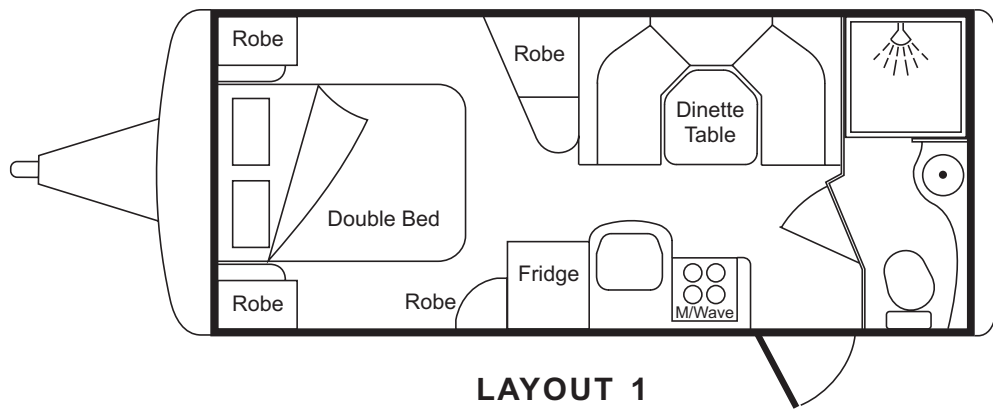

JURGENS CARAVANS

CARAVAN RANGE - 2008

J SERIES

TECHNICAL DATA - MODEL J2401 (20'9")

Berths	4
Body Length	6325mm / 20'9"
Overall Length	7400mm / 24'3"
Overall Width	2350mm / 7'7"
Internal Width	2200mm / 7'2"
Overall Height	2535mm / 8'3"
Internal Height	1910mm / 6'3"
A.T.M.	1932 kg
Tare Weight	1532 kg ex works
Towball Weight (approx.)	110 kg

www.jurgensaustralia.com.au

SPECIFICATIONS - MODEL J2401 (20'9")

EXTERIOR	INTERIOR
Light weight galvanised chassis	Island double bed with lift up lid
Strong light weight composite walls	Hard wearing vinyl floor
Moulded front & rear panels	Washable wall covering
AL-KO independent suspension	Colour co-ordinated upholstery (colour choices)
2 x 9kg gas bottles	Dometic 12 volt range hood
Jockey Wheel	Flick mixer tap (hot & cold)
Insulated walls & roof	90 Litre tank with auto leveller
External annex light	Dometic 3 gas & 1 electric stove & grill
Front travel blanket	Dometic AES 3 way 150 litre fridge/freezer
Corner Steadies	Hot water with 12 volt water pump
Mains water tap	TV & Microwave (26 litre)
Large Dometic roof hatch 700mm x 500mm	Fire extinguisher
LED external marker lights	Dometic air conditioner (with heating element)
Rollout awning	On-board battery
Water filler & mains pressure	Blind / flyscreens on all windows & doors
External access to internal storage	Cassette toilet
240 mains inlet/outlet	4 person full crockery set
Large lockable easy access boot	12 volt lighting
Dual axle	Radio / CD player