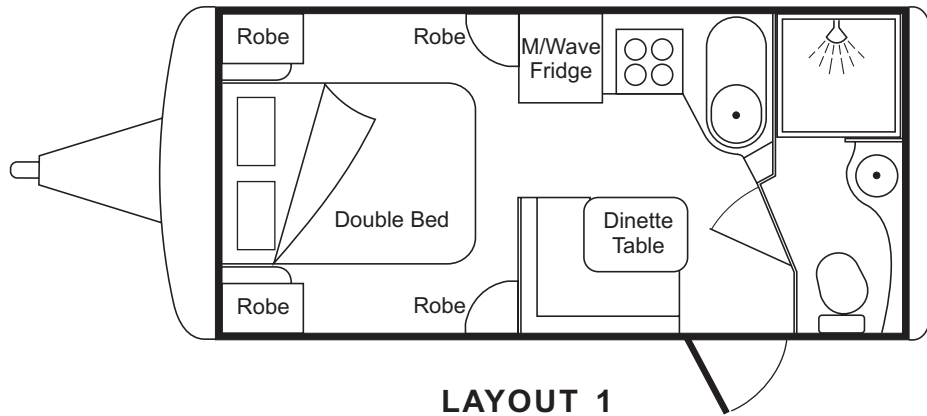

JURGENS CARAVANS

CARAVAN RANGE - 2008

J SERIES

TECHNICAL DATA - MODEL J2201 (18'2'')

Berths	2
Body Length	5542mm / 18'2"
Overall Length	6565mm / 21'5"
Overall Width	2350mm / 7'7"
Internal Width	2200mm / 7'2"
Overall Height	2535mm / 8'3"
Internal Height	1910mm / 6'3"
A.T.M.	1697 kg
Tare Weight	1396 kg ex works
Towball Weight (approx.)	110 kg

www.jurgensaustralia.com.au

LAYOUT 1

SPECIFICATIONS - MODEL J2201 (18'2")

EXTERIOR	INTERIOR
Light weight galvanised chassis	Island double bed with lift up lid
Strong light weight composite walls	Hard wearing vinyl floor
Moulded front & rear panels	Washable wall covering
AL-KO independent suspension	Colour co-ordinated upholstery (colour choices)
2 x 9kg gas bottles	Dometic 12 volt range hood
Jockey Wheel	Flick mixer tap (hot & cold)
Insulated walls & roof	90 Litre tank with auto leveller
External annex light	Dometic 3 gas & 1 electric stove & grill
Front travel blanket	Dometic AES 3 way 120 litre fridge/freezer
Corner Steadies	Hot water with 12 volt water pump
Mains water tap	TV & Microwave (26 litre)
Large Dometic roof hatch 700mm x 500mm	Fire extinguisher
LED external marker lights	Dometic air conditioner (with heating element)
Rollout awning	On-board battery
External access to internal storage	Blind / flyscreens on all windows & doors
240 mains inlet/outlet	Cassette toilet
Water filler & mains pressure	4 person full crockery set
Large lockable easy access boot	12 volt lighting
Single axle	Radio / CD player / Quartz clock